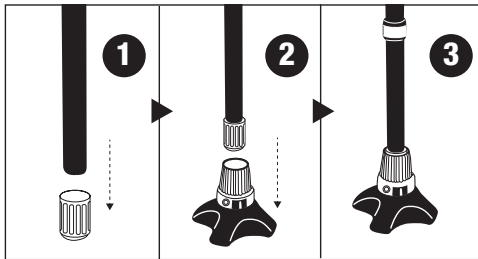

LED SAFETY LIGHT SELF STANDING QUAD CANE TIP

Model #: WCLED-4W • Made in PRC

**Capacitive Touch
On/Off Button**

High quality
CR2032 battery
pre-installed
(not
replaceable).
Estimated
battery life with
regular use is
ten months to
one year.