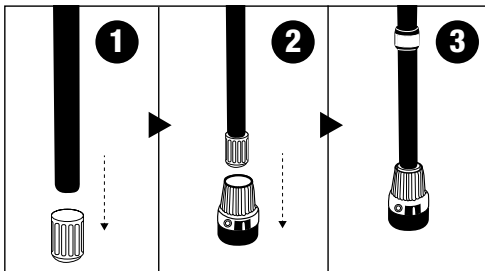

SECURE[®] LED SAFETY LIGHT CANE TIP

SAFETY SOLUTIONS
Your safety is our business[®]

Model #: WCLED-1W • Made in PRC

Capacitive Touch
On/Off Button

High quality
CR2032 battery
pre-installed
(not
replaceable).
Estimated
battery life with
regular use is
ten months to
one year.