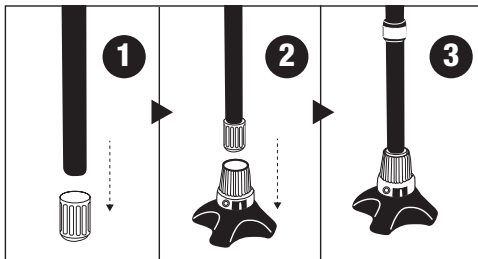

LED SAFETY LIGHT SELF STANDING QUAD CANE TIP

Model #: WCLED-4W • Made in PRC

**Capacitive Touch
On/Off Button**

High quality
CR2032 battery
pre-installed
(not
replaceable).
Estimated
battery life with
regular use is
ten months to
one year.