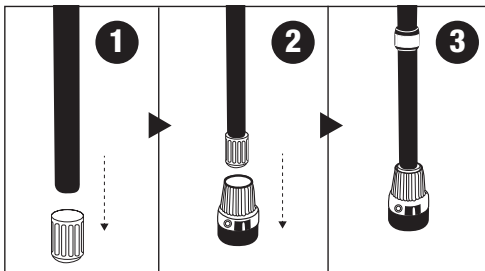

LED SAFETY LIGHT CANE TIP

Model #: WCLED-1W • Made in PRC

**Capacitive Touch
On/Off Button**

High quality
CR2032 battery
pre-installed
(not
replaceable).
Estimated
battery life with
regular use is
ten months to
one year.